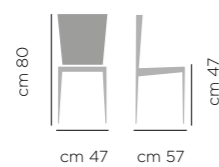

ART. **733.02**
Base acciaio rivestita
Steel upholstered base