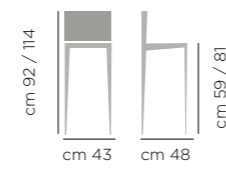

DIMENSIONI DIMENSIONS

ART. 747.01
Base fissa
acciaio
laccata
Lacquered
steel base

ART. 747.10
Base
acciaio
alzata gas
Gas lift
chromed
steel base

SGABELLO VIOLA ART.747.10, RIVESTIMENTO VELLUTO V13, BASE A91 CROMO
STOOL VIOLA ART.747.10, STEEL BASE A91 CHROMED, UPHOLSTERED VELLUTO V13