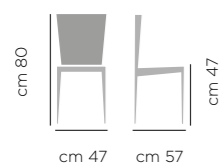

Agata

PRODOTTO DA ASSEMBLARE TO BE ASSEMBLED

DIMENSIONI DIMENSIONS

ART. **733.01**
Base acciaio laccata
Lacquered steel base