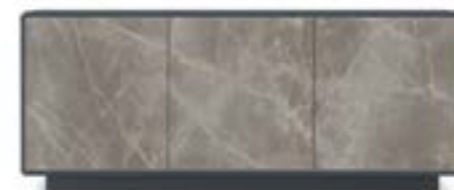

LEVANTE/ ANTE IN CERAMICA IM 53 FIOR DI BOSCO OPACO
STRUTTURA SARTORIALE RAL 7015 GRIGIO ARDESIA OPACO

LEVANTE/ DOORS: CERAMIC IM53 FIOR DI BOSCO MATTE
STRUCTURE: TAILORED LACQUERED RAL 7015 SLATE GREY MATTE