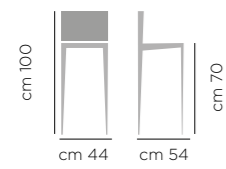

DIMENSIONI DIMENSIONS

ART. 747.01
Base fissa
acciaio
laccata
Lacquered
steel base

ART. 747.10
Base
acciaio
alzata gas
Gas lift
chromed
steel base

SGABELLO VIOLA ART.747.10, RIVESTIMENTO VELLUTO V13, BASE A91 CROMO
STOOL VIOLA ART.747.10, STEEL BASE A91 CHROMED, UPHOLSTERED VELLUTO V13